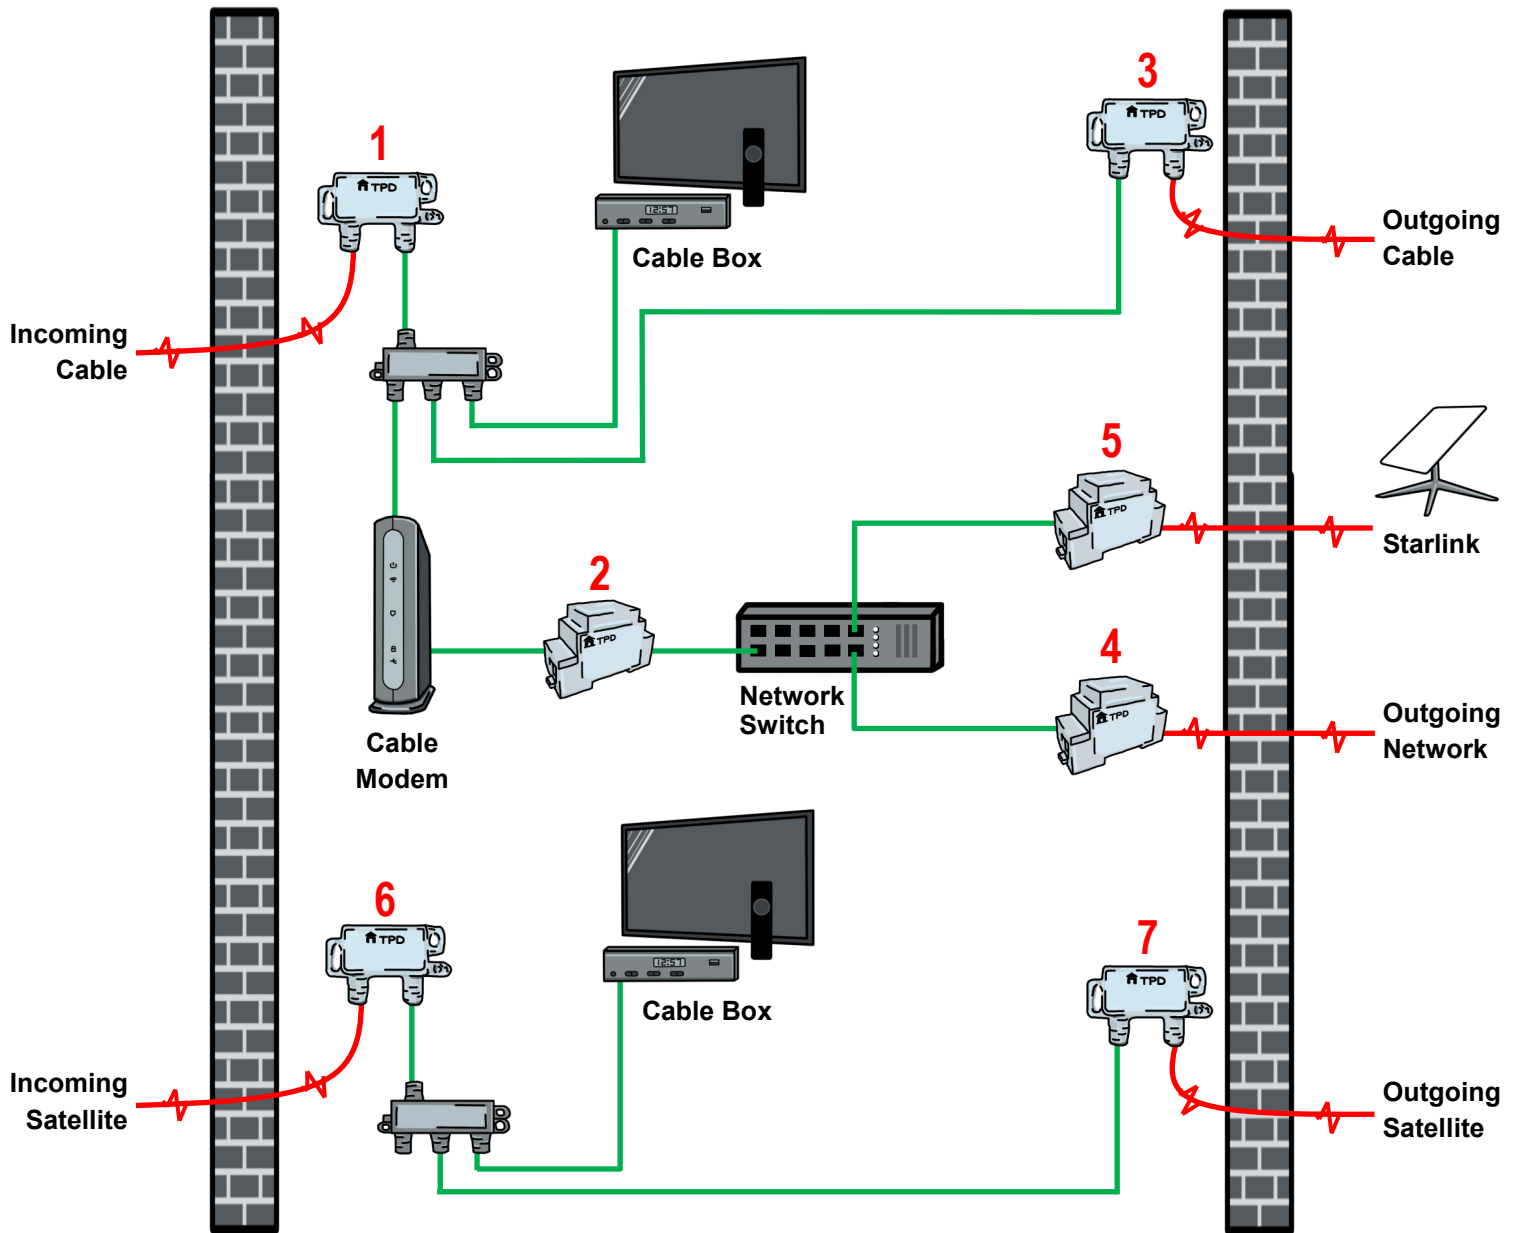

Surge Protect:

1. Incoming Cable Wire **TPD-CABLE**
2. After Cable Modem **TPD-CAT6**
3. Outgoing Cable Wire **TPD-CABLE**
4. Outgoing Network Wires **TPD-CAT6**
5. Incoming Starlink Wire **TPD-CAT6-POE**
6. Incoming Satellite Wires **TPD-SAT2**
7. Outgoing Satellite Wires **TPD-SAT2**